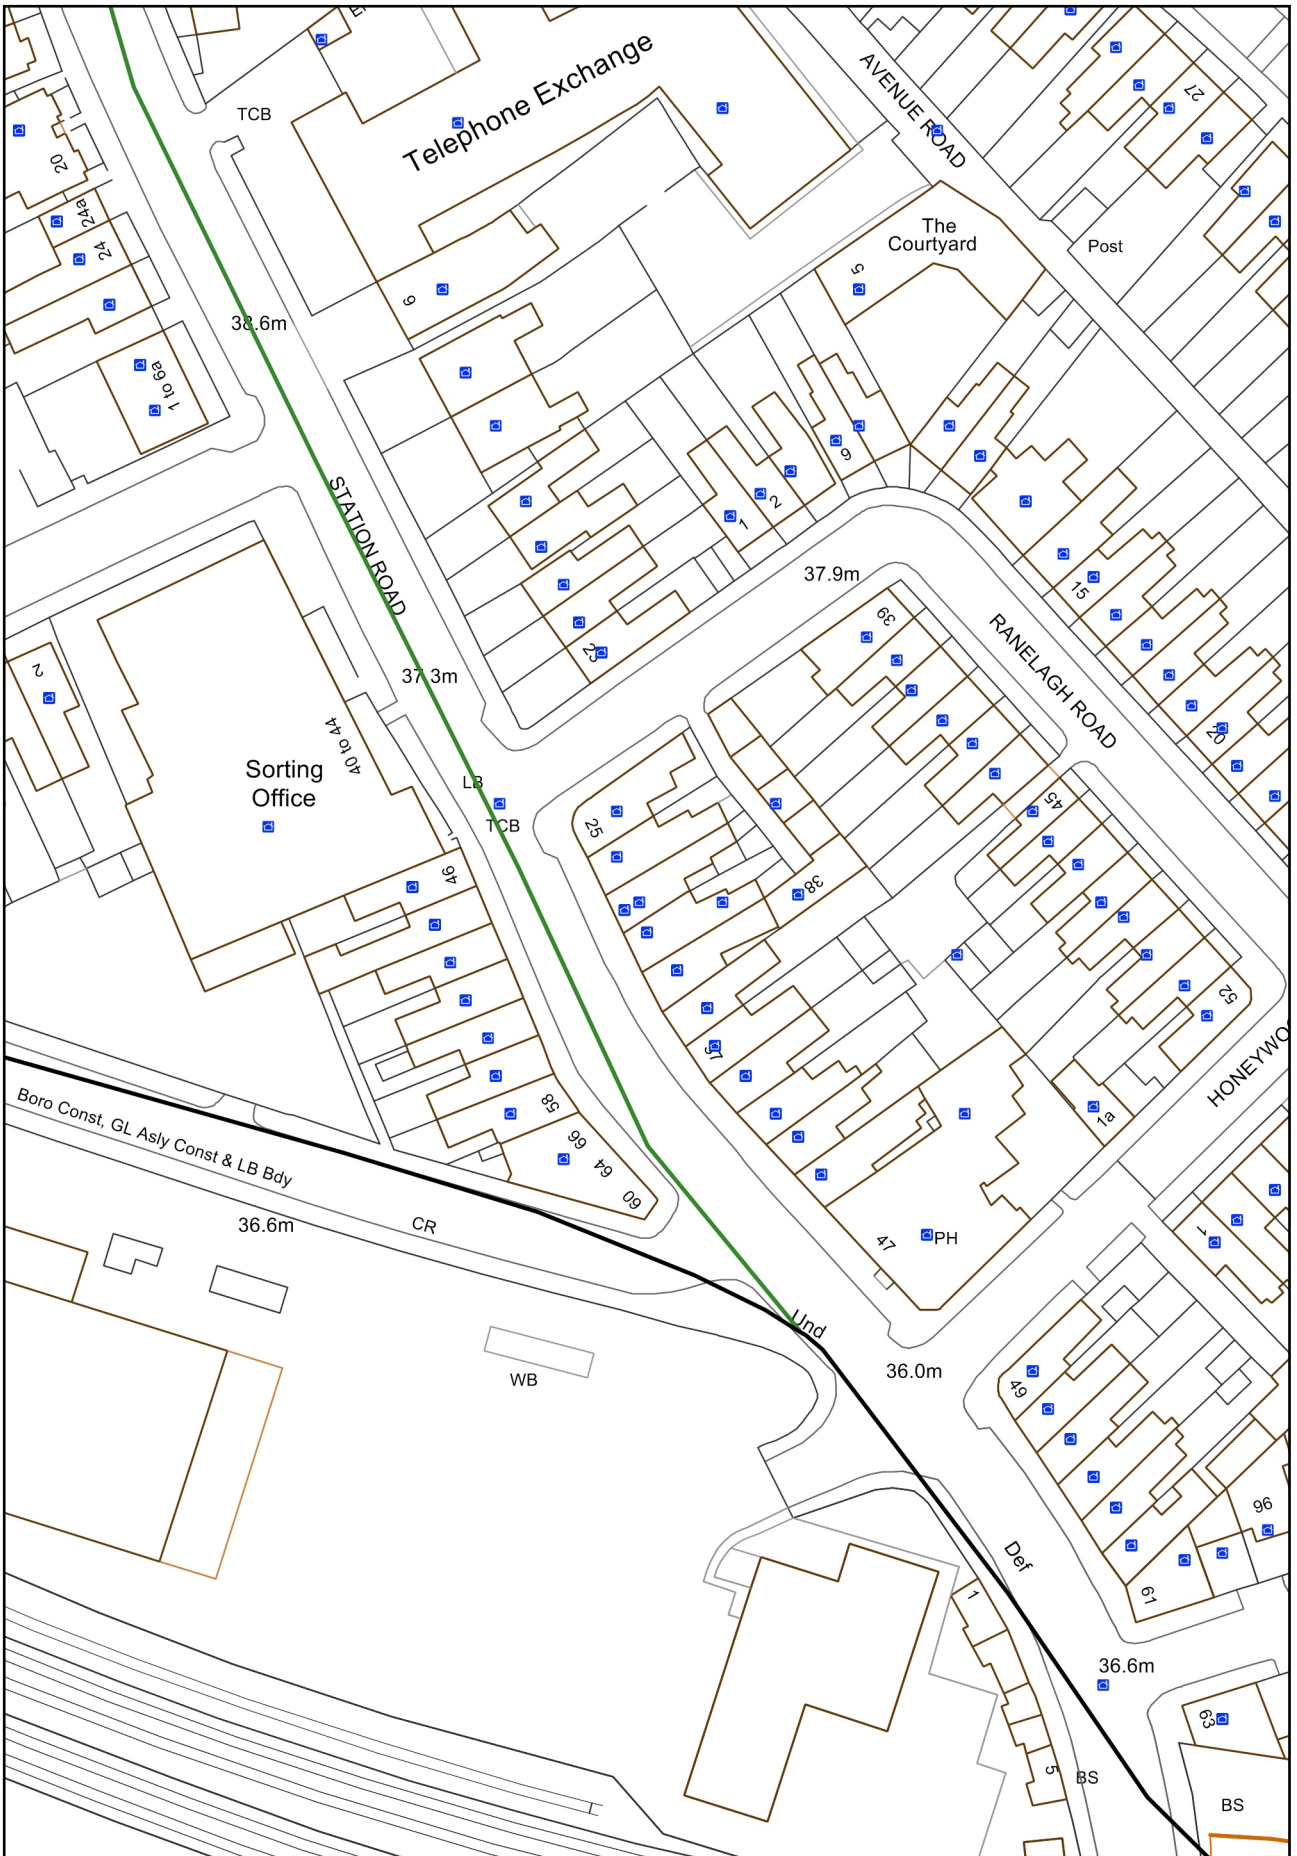

# O Estadio, 31A Station Road, NW10 4UP

© Crown copyright and database rights 2014 Ordnance Survey 100025260

12 June 2014

1:1000

0 10 20 metres